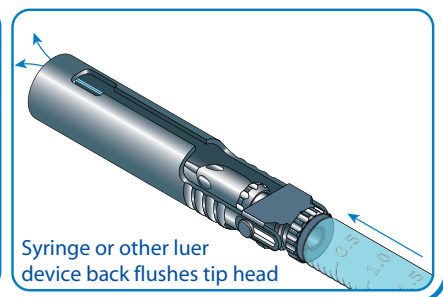

The new design features detachable tip heads for cleaning purposes. These tips can be screwed onto the threaded handle, a mechanism which eliminates the need for alignment when engaging the head onto the instrument handle.

The new retinal instruments are supplied complete (handle and head) in own specifically designed sterilising tray (as shown above).

Protective Cleaning Cover

The new cover is used to protect the detachable tip heads during cleaning and reprocess cycles. A luer flushing adaptor at the back of the cover enables thorough cleaning and disinfection of the fine delicate tips.

Tip head screws on

Tip head pivots then locks into place securely

Syringe or other luer device back flushes tip head

MILLENNIUM
SURGICAL

SURGICALINSTRUMENTS.COM

UNMATCHED SERVICE · UNLIMITED INSTRUMENTS

822 Montgomery Ave #205
Narberth, PA 19072
(800) 600-0428