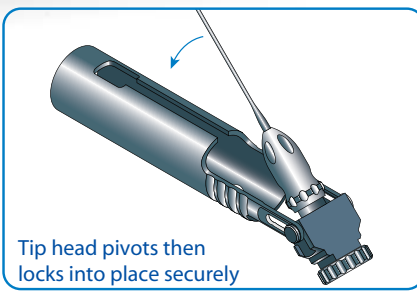

The new design features detachable tip heads for cleaning purposes. These tips can be screwed onto the threaded handle, a mechanism which eliminates the need for alignment when engaging the head onto the instrument handle.

The new retinal instruments are supplied complete (handle and head) in own specifically designed sterilising tray (as shown above).

Protective Cleaning Cover

The new cover is used to protect the detachable tip heads during cleaning and reprocess cycles. A luer flushing adaptor at the back of the cover enables thorough cleaning and disinfection of the fine delicate tips.

Tip head screws on

Tip head pivots then locks into place securely

Syringe or other luer device back flushes tip head

MILLENNIUM
SURGICAL

SURGICALINSTRUMENTS.COM

UNMATCHED SERVICE · UNLIMITED INSTRUMENTS

822 Montgomery Ave #205
Narberth, PA 19072
(800) 600-0428