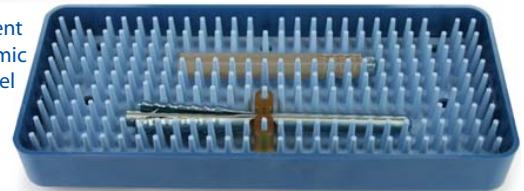

High-precision titanium tips on the new titanium handle for vitreoretinal surgery

By exploring advanced concepts and embracing new technology, Duckworth and Kent has created an innovative range of vitrectomy instruments utilising the new ergonomic handle design. From the surgeon's perspective, the transition to the new style will feel both seamless and rewarding.

The new design features detachable tip heads for cleaning purposes. These tips can be screwed onto the threaded handle, a mechanism which eliminates the need for alignment when engaging the head onto the instrument handle.

The new retinal instruments are supplied complete (handle and head) in own specifically designed sterilising tray (as shown above).

Protective Cleaning Cover

The new cover is used to protect the detachable tip heads during cleaning and reprocess cycles. A luer flushing adaptor at the back of the cover enables thorough cleaning and disinfection of the fine delicate tips.

Tip head screws on

Tip head pivots then locks into place securely

Syringe or other luer device back flushes tip head

MILLENNIUM
SURGICAL

SURGICALINSTRUMENTS.COM

UNMATCHED SERVICE · UNLIMITED INSTRUMENTS

822 Montgomery Ave #205
Narberth, PA 19072
(800) 600-0428