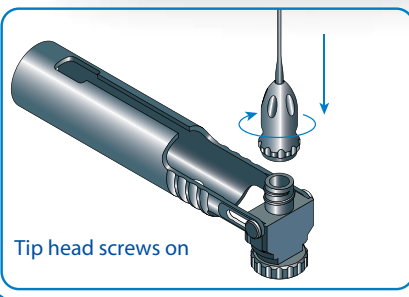

The new design features detachable tip heads for cleaning purposes. These tips can be screwed onto the threaded handle, a mechanism which eliminates the need for alignment when engaging the head onto the instrument handle.

The new retinal instruments are supplied complete (handle and head) in own specifically designed sterilising tray (as shown above).

Protective Cleaning Cover

The new cover is used to protect the detachable tip heads during cleaning and reprocess cycles. A luer flushing adaptor at the back of the cover enables thorough cleaning and disinfection of the fine delicate tips.

Tip head screws on

Tip head pivots then locks into place securely

Syringe or other luer device back flushes tip head

MILLENNIUM
SURGICAL

SURGICALINSTRUMENTS.COM

UNMATCHED SERVICE · UNLIMITED INSTRUMENTS

822 Montgomery Ave #205
Narberth, PA 19072
(800) 600-0428