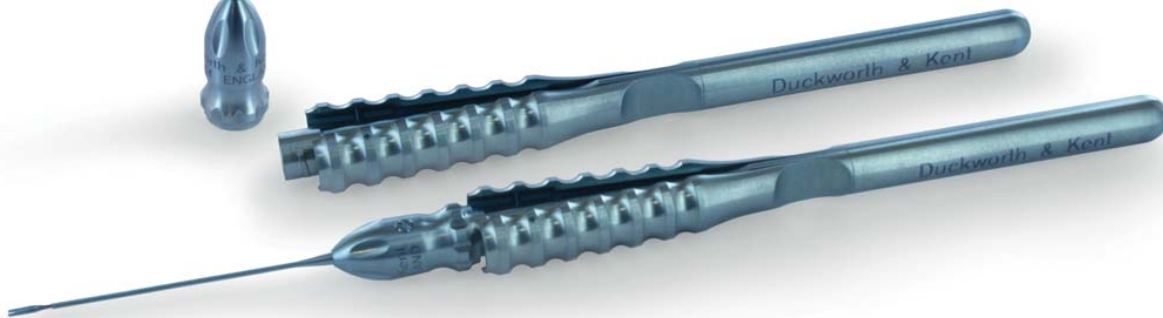

High-precision titanium tips on the new titanium handle for vitreoretinal surgery

By exploring advanced concepts and embracing new technology, Duckworth and Kent has created an innovative range of vitrectomy instruments utilising the new ergonomic handle design. From the surgeon's perspective, the transition to the new style will feel both seamless and rewarding.

The new design features detachable tip heads for cleaning purposes. These tips can be screwed onto the threaded handle, a mechanism which eliminates the need for alignment when engaging the head onto the instrument handle.

The new retinal instruments are supplied complete (handle and head) in own specifically designed sterilising tray (as shown above).

Protective Cleaning Cover

The new cover is used to protect the detachable tip heads during cleaning and reprocess cycles. A luer flushing adaptor at the back of the cover enables thorough cleaning and disinfection of the fine delicate tips.

Tip head screws on

Tip head pivots then locks into place securely

Syringe or other luer device back flushes tip head

MILLENNIUM
SURGICAL

SURGICALINSTRUMENTS.COM

UNMATCHED SERVICE · UNLIMITED INSTRUMENTS

822 Montgomery Ave #205
Narberth, PA 19072
(800) 600-0428