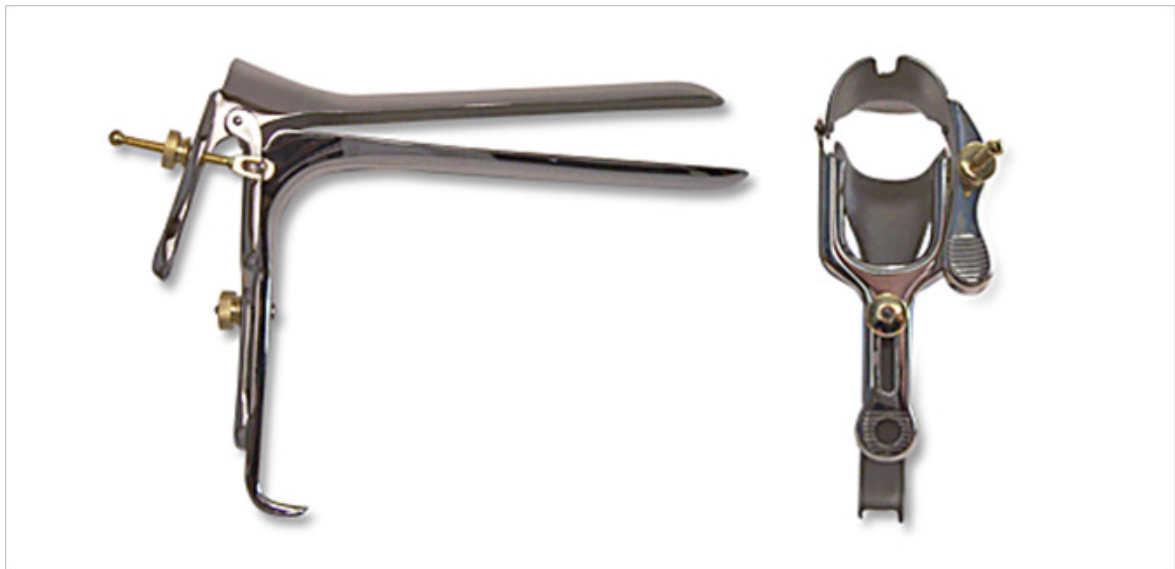

# Large & Extra Large Vaginal Speculums

Snowman Vaginal Speculum-Small, 5 3/4" x 1 3/8" (14.5 cm x 3.5 cm)

Graves Vaginal Speculum-X-Large, 6 3/4" x 1 3/8" (17.1 cm x 3.5 cm)

**MILLENNIUM  
SURGICAL**

[SURGICALINSTRUMENTS.COM](http://SURGICALINSTRUMENTS.COM)

# Large & Extra Large Vaginal Speculums

Pederson Snowman Vaginal Speculum-Small, 5 3/4" x 1" (14.5 cm x 2.5 cm)

Pederson Vaginal Speculum-X-Large, 6 3/4" x 1" (17.1 cm x 2.5 cm)

**MILLENNIUM  
SURGICAL**

# Large & Extra Large Vaginal Speculums

Pederson Vaginal Speculum-X-Large, 6 3/4" x 1" (17.1 cm x 2.5 cm)

Weisman-Pederson Speculum-Jumbo Rt, 7" (17.8 cm)