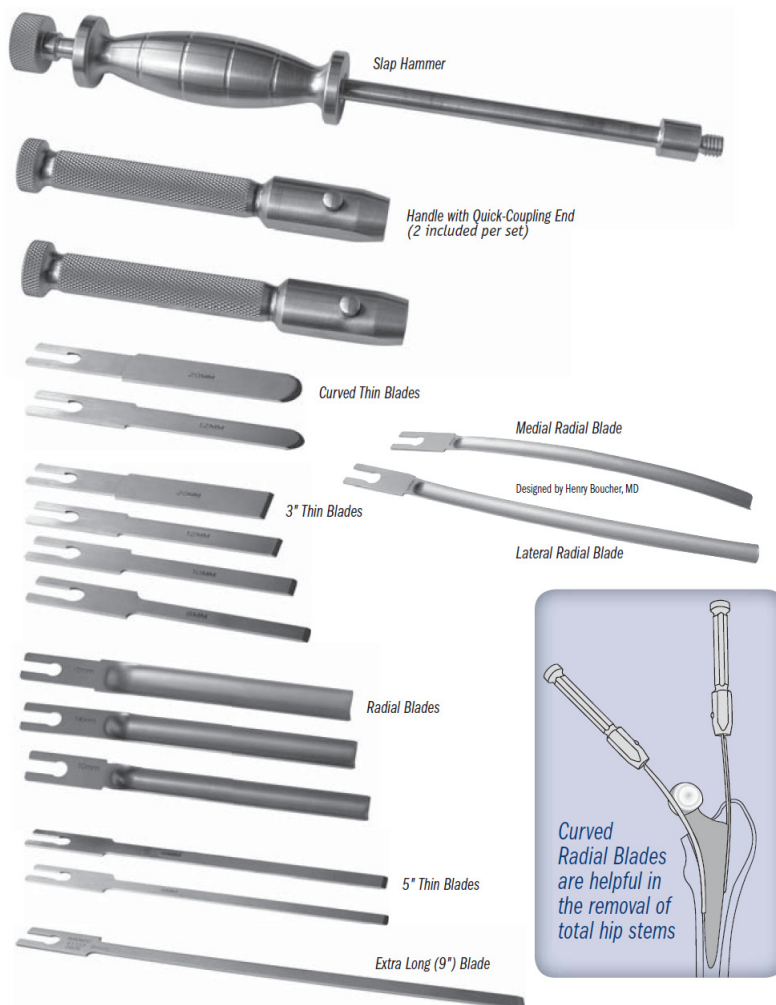

- Sharp, flexible blades are well suited for loosening implants from cement or bony ingrowth fixation
- Various blade widths and profiles allow great flexibility to follow the implant contours
- Modular handles are made of high impact surgical stainless steel and have a quick-coupling positive locking mechanism for ease of use and quick blade changes
- Slap hammer threads into the handle and is designed to facilitate blade removal

PRODUCT NO'S:	
S0011-00	[Complete Set]
Individual Instruments:	
S1002	[Thin Blade] 3" x 8mm
S1003	[Thin Blade] 3" x 10mm
S1004	[Thin Blade] 3" x 12mm
S1005	[Thin Blade] 3" x 20mm
S1006	[Curved Thin Blade] 3" x 12mm
S1007	[Curved Thin Blade] 3" x 20mm
S1008	[Thin Blade] 5" x 10mm
S1009	[Thin Blade] 5" x 8mm
S1020	[Handle with Quick-Coupling End] 6" <i>One Handle Only with this Product Number</i>
S1133	[Radial Blade] 5" x 10mm
S1120	[Radial Blade] 5" x 12mm (not shown)
S1134	[Radial Blade] 5" x 14mm
S1121	[Radial Blade] 5" x 16mm
S1122	[Radial Blade] 5" x 20mm (not shown)
S2007	[Small Slap Hammer] 12"
9018	[Case] (not shown)
Optional Blades (Not Included in Complete Set)	
S1123	[Extra Long Blade] 9" x 8mm
S1135	[Radial Blade Medial Curve] 6.75" x 11mm
S1136	[Radial Blade Lateral Curve] 6.75" x 11mm
S1137	[Radial Blade Medial Curve] 5" x 11mm
S1138	[Radial Blade Lateral Curve] 5" x 11mm

PRODUCT NO'S:	
S1222	[Chisel Blade] 2.5" x 8mm
S1223	[Chisel Blade] 2.5" x 10mm
S1224	[Chisel Blade] 2.5" x 12mm
S1225	[Chisel Blade] 2.5" x 20mm
S1228	[Chisel Blade] 5" x 10mm
S1229	[Chisel Blade] 5" x 8mm
S1230	[Chisel Blade] 5" x 20mm
S1231	[Chisel Blade] 5" x 12mm
S1020	[Handle with Quick-Coupling End] 6"

Flexible Chisel Blades

Sharp flexible blades are suitable for loosening implants from cement or bony ingrowth fixation